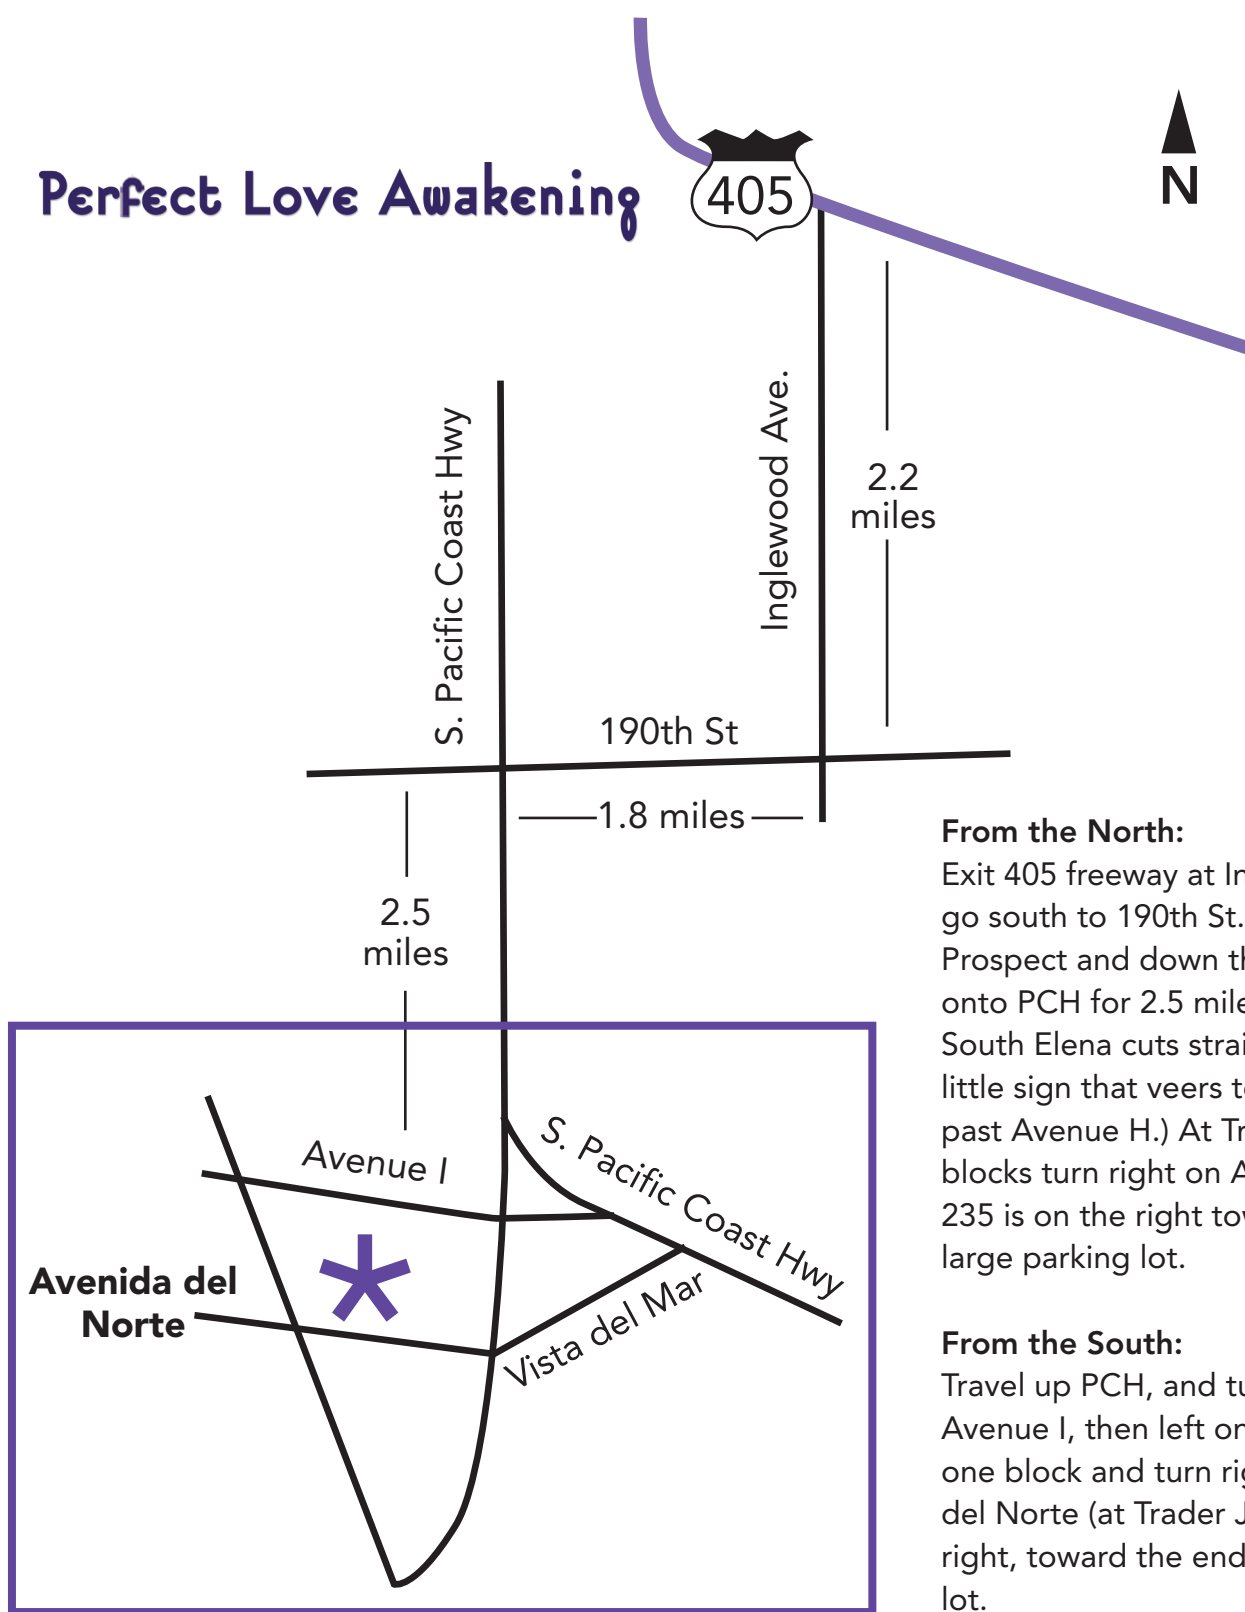

Perfect Love Awakening

From the North:

Exit 405 freeway at Inglewood Blvd and go south to 190th St. Turn right past Prospect and down the hill to PCH. Left onto PCH for 2.5 miles. PCH veers left, South Elena cuts straight (there is a little sign that veers to the right just past Avenue H.) At Trader Joes, 2 short blocks turn right on Avenida del Norte. 235 is on the right toward the end of large parking lot.

From the South:

Travel up PCH, and turn left onto Avenue I, then left on South Elena. Go one block and turn right on Avenida del Norte (at Trader Joes.) 235 is on the right, toward the end of large parking lot.

Perfect Love Awakening

235 Avenida del Norte
Redondo Beach, CA 90277

310.791.7104 daytime
310.543.2343 message

Park on the street or in the large parking lot. Then, walk between the two buildings on the street, past dentist's office and Indulgence Day Spa to the building in the back. Office is up the stairs, second floor above the acupuncture office.